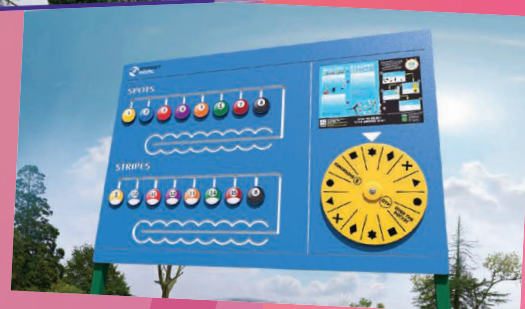

- KICK BALL
- THROW BALL / BEAN BAG
- ACCESSIBLE
- MATHS SKILLS
- STRATEGIC THINKING

Call today to arrange a free site visit for your personalised project to meet YOUR budget and pupil needs. contact contact@playinnovation.co.uk or Telephone 020 3409 5303

BUNDLE OFFERS FOR SCHOOLS

AVAILABLE UNTIL MAY 1ST 2024

EACH TARGET GAME HAS IT'S OWN SPECIALLY DESIGNED SCOREBOARD AND SPOT SELECTOR

1 GAME

Any full size Playinnovation Game

DELIVERY + INSTALLATION INCLUDED 

INCLUDES GROUND MARKINGS 

LIST PRICE
£5699

OFFER PRICE
£4,559
(EX VAT)

SAVE
20%

TWICE AS NICE

Any 2 full size target games

DELIVERY + INSTALLATION INCLUDED 

INCLUDES GROUND MARKINGS 