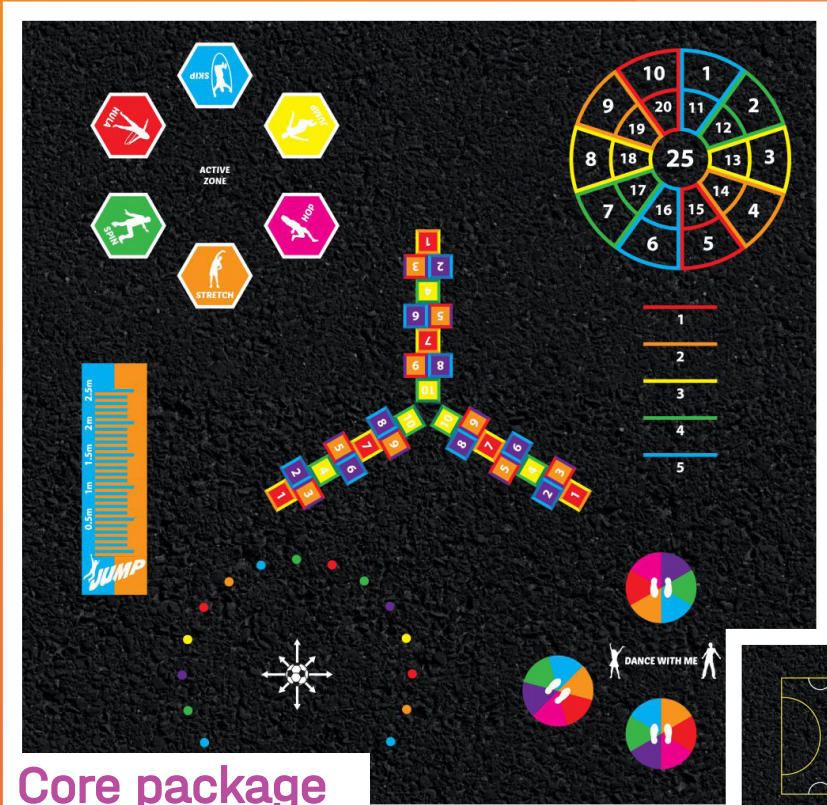

PLAYGROUND MARKINGS

improve the physical, social, emotional and mental health and wellbeing of our children

Core package

PRICE
£3,750
(EX VAT)

TRANSFORM PLAYTIMES WITH VIBRANT, EDUCATIONAL, AND HIGH-QUALITY THERMOPLASTIC PLAYGROUND MARKINGS.